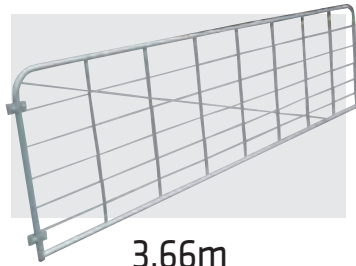

3.6-4.2M
LENGTHS
Hurry limited stock

HOT DEAL

100 x 25
RAD H3.2 SPECIAL
GT DECKING
\$1.15_m

FENCING DEALS

3.6-4.2M
LENGTHS

100 x 50
RAD H1.2
MSG08 SHORTS
\$4.22_m

LIMITED STOCK

100 x 75 x 1.8m
H4 RS
POSTS
\$9.75_{ea}

150 x 50
RAD H4 MG
SPECIAL
\$4.53_m

1.8m 150 x 19
H3.2 RS
PALING
\$3.55_{ea}

Makita 9553NBK
ANGLE GRINDER
710w 100mm with case
\$105.00_{ea}

Makita
18V BATTERY EA
BL1840B LI-ION 4AH
\$189.75_{ea}

Bahco
1200MM
BOX LEVEL
\$97.98_{ea}

G-Man
550MM ITM BRANDED
HANDPOINT HANDSAW
\$15.53_{ea}

ASSORTED COLOURS

450 x 450 x 50mm
**COURTYARD
FLAGSTONES**

\$11.86 ea

3.66m
**ECONOMY LIGHT
STEEL GATE**

\$144.42 ea

3.6m
**STANDARD WOODEN
RAIL & CAP GATE**